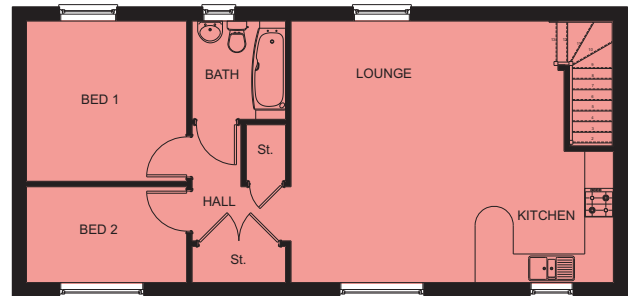

Embankment Meadows

A new development of 1,2,3 & 4 bedroom homes with private courtyard parking

The Slipton - 2 Bedroom Coach House

Ground Floor Layout

First Floor Layout

Lounge/Kitchen	6.77m max x 5.50m	22'2" x 18'0"
Bed 1	3.37m x 3.37m	11'1" x 11'1"
Bed 2	3.37m x 2.02m	11'1" x 6'7"