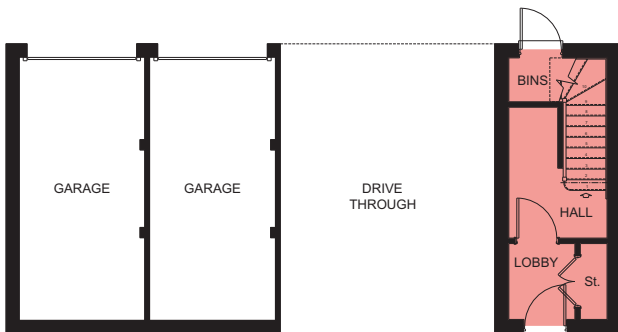

Embankment Meadows

A new development of 1,2,3 & 4 bedroom homes with private courtyard parking

The Slipton - 2 Bedroom Coach House

Ground Floor Layout

First Floor Layout

Lounge/Kitchen	6.77m max x 5.50m	22'2" x 18'0"
Bed 1	3.37m x 3.37m	11'1" x 11'1"
Bed 2	3.37m x 2.02m	11'1" x 6'7"