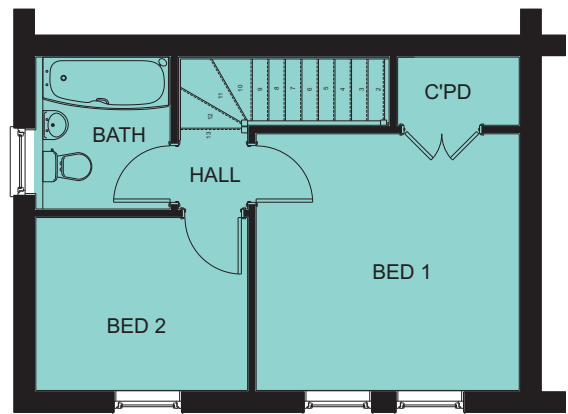

Embankment Meadows

A new development of 1,2,3 & 4 bedroom homes with private courtyard parking

The Farndish - 2 Bedroom Cluster House

Ground Floor Layout

Lounge/Dining 6.08m x 4.06m 19'11" x 13'4"

First Floor Layout

Bed 1 3.02m(ex cpd) x 2.98m 9'11" x 9'9"

Bed 2 3.00m x 1.89m 9'10" x 6'2"

More Than Just A House - Your Home

The artists impressions used are intended to convey an interpretation of all house styles, they are not intended to portray an accurate material or treatment finish. All styles quoted are approximate and should not be relied upon for their accuracy for carpeting or furnishing estimates.