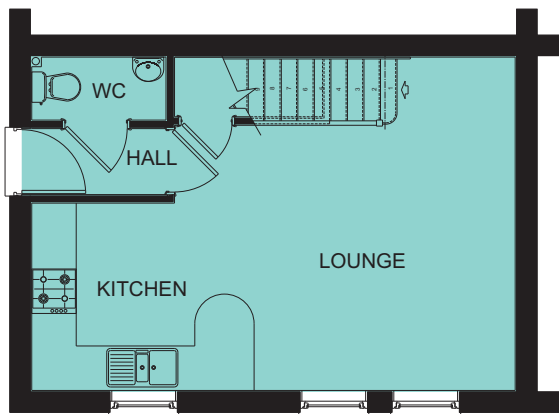

Embankment Meadows

A new development of 1,2,3 & 4 bedroom homes with private courtyard parking

The Farndish - 2 Bedroom Cluster House

Ground Floor Layout

Lounge/Dining 6.08m x 4.06m 19'11" x 13'4"

First Floor Layout

Bed 1 3.02m(ex cpd) x 2.98m 9'11" x 9'9"

Bed 2 3.00m x 1.89m 9'10" x 6'2"

More Than Just A House - Your Home

The artists impressions used are intended to convey an interpretation of all house styles, they are not intended to portray an accurate material or treatment finish. All styles quoted are approximate and should not be relied upon for their accuracy for carpeting or furnishing estimates.